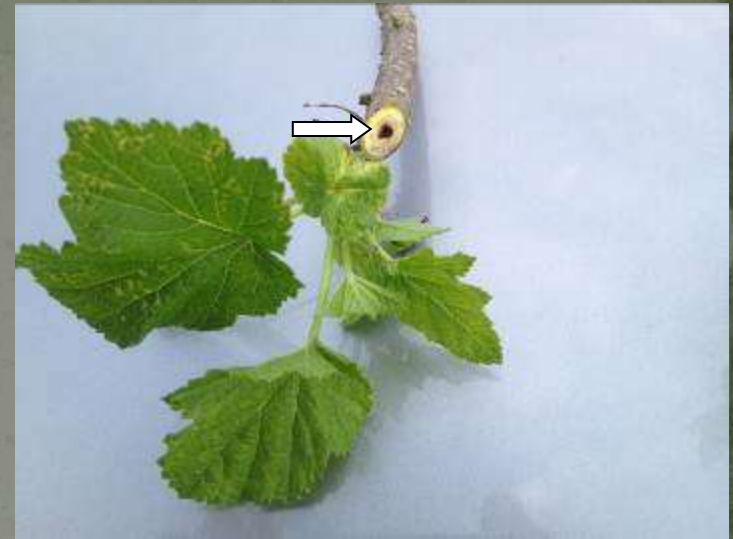

Strawberries

Frosts 4/2/12 and 4/18/12...

June Yellows – ‘Wendy’

Leaf Scorch

Phomopsis Leaf Blight

Phyllody or Aster Yellows – ‘Albion’ DN strawberry

Long-necked Seed Bug Damage

Unidentified holes in strawberry planting

?

05/28/2012 13:10

?

05/28/2012 13:10

?

Currants and Gooseberries

White Pine Blister Rust

Black Currant Borer